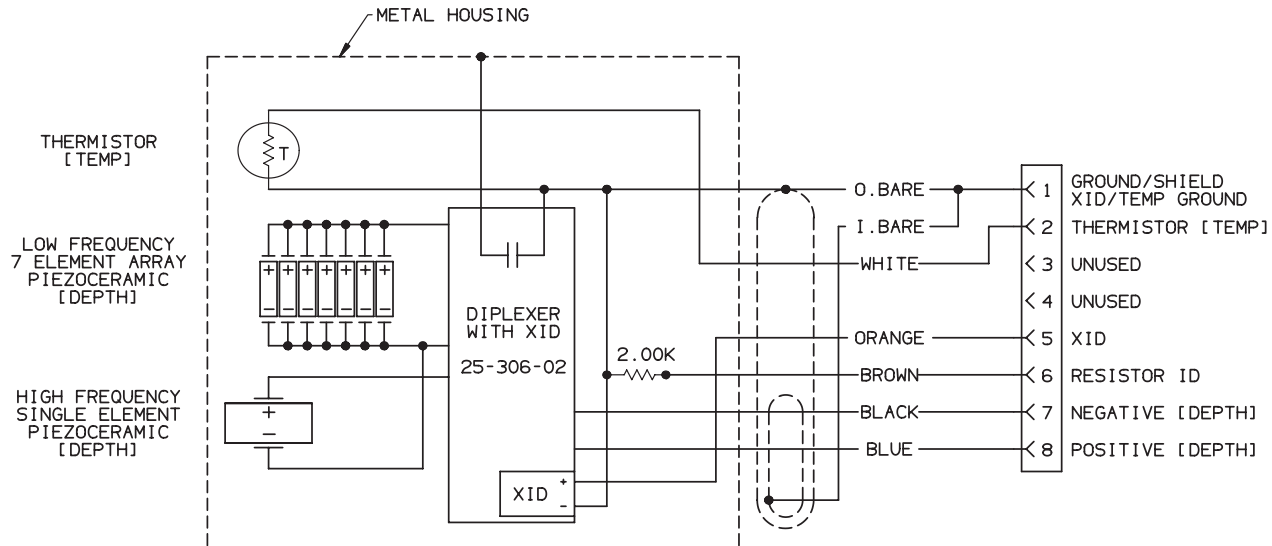

91-1040 REV 01

SOLDER LUG VIEW

CONTACT END VIEW

6/8 PIN FEMALE
CONNECTOR #05-774-03

NOTES:

1. GREEN AND RED WIRES ARE CUT OFF ON BOTH ENDS.
2. INNER BARE WIRE IS CUT OFF INSIDE THE TRANSDUCER.