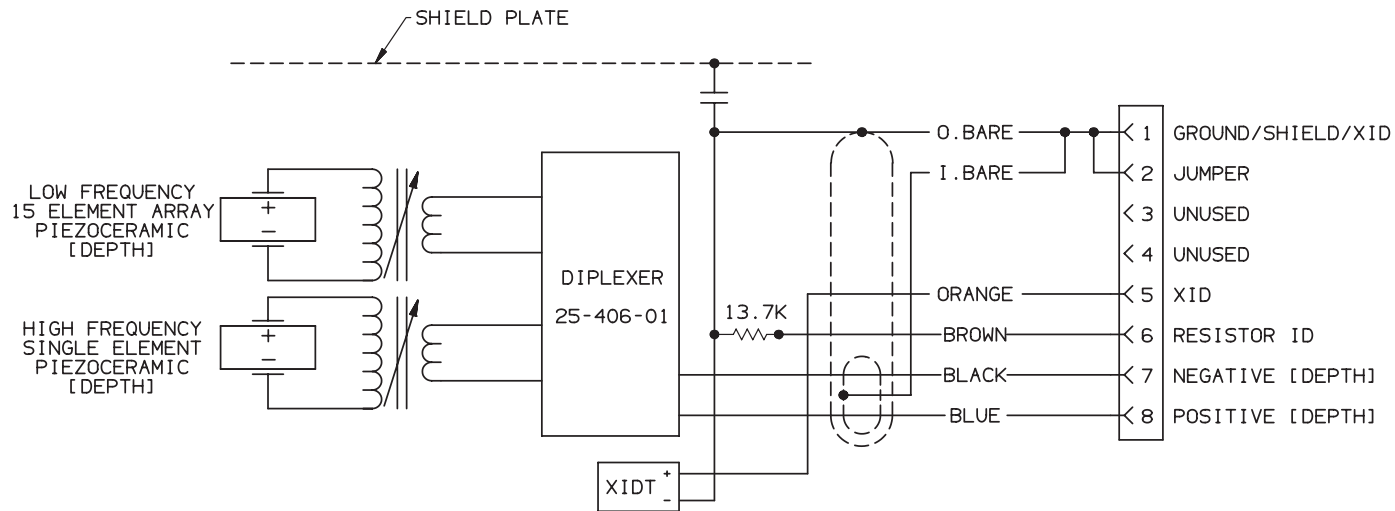

91-1042 REV 01

SOLDER LUG VIEW

CONTACT END VIEW

6/8 PIN FEMALE
CONNECTOR #05-774-03

NOTES:

1. GREEN, RED AND WHITE WIRES ARE CUT OFF ON BOTH ENDS.
2. INNER BARE WIRE IS CUT OFF INSIDE THE TRANSDUCER.
3. JUMPER WIRE FROM PIN 2 TO PIN 1.