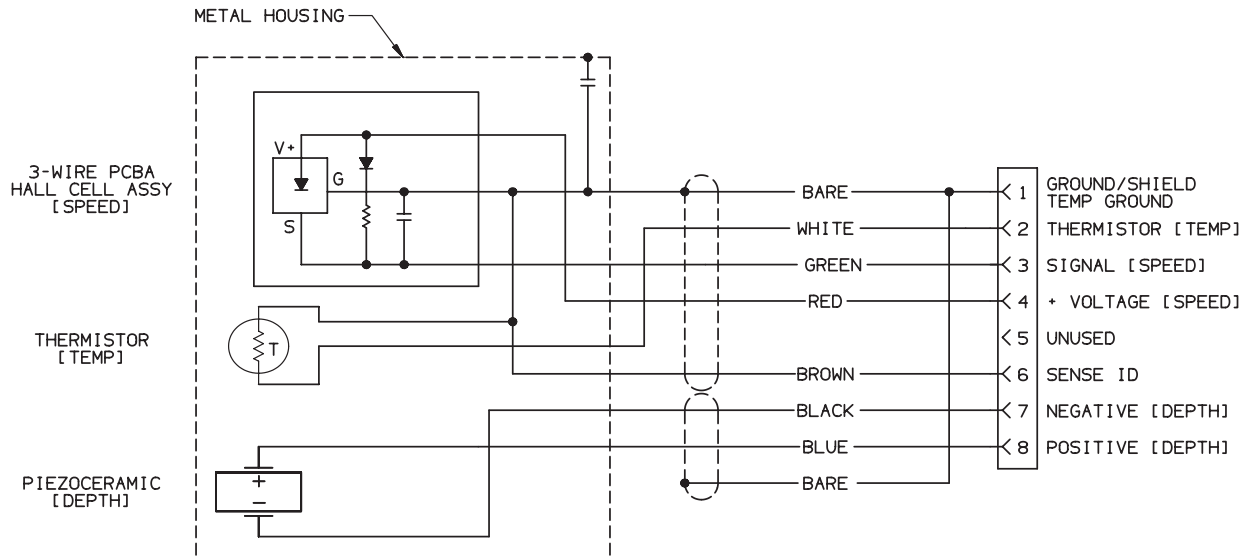

91-1045 REV 01

SOLDER LUG VIEW

CONTACT END VIEW

7/8 PIN FEMALE CONNECTOR #05-774-02

NOTES:

1. DEPTH BARE IS CUT OFF INSIDE THE TRANSDUCER.
2. ORANGE WIRE IS CUT OFF ON BOTH ENDS.