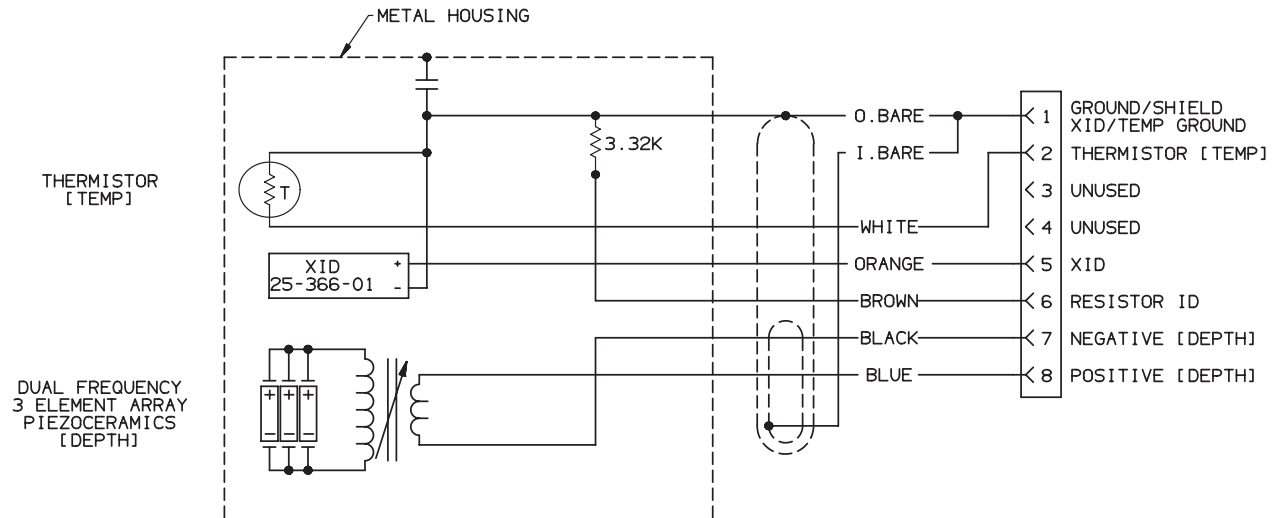

91-1049 REV 01

SOLDER LUG VIEW

CONTACT END VIEW

6/8 PIN FEMALE  
CONNECTOR #05-774-03

NOTES:

1. GREEN AND RED WIRES ARE CUT OFF ON BOTH ENDS.
2. INNER BARE WIRE IS CUT OFF INSIDE THE TRANSDUCER.