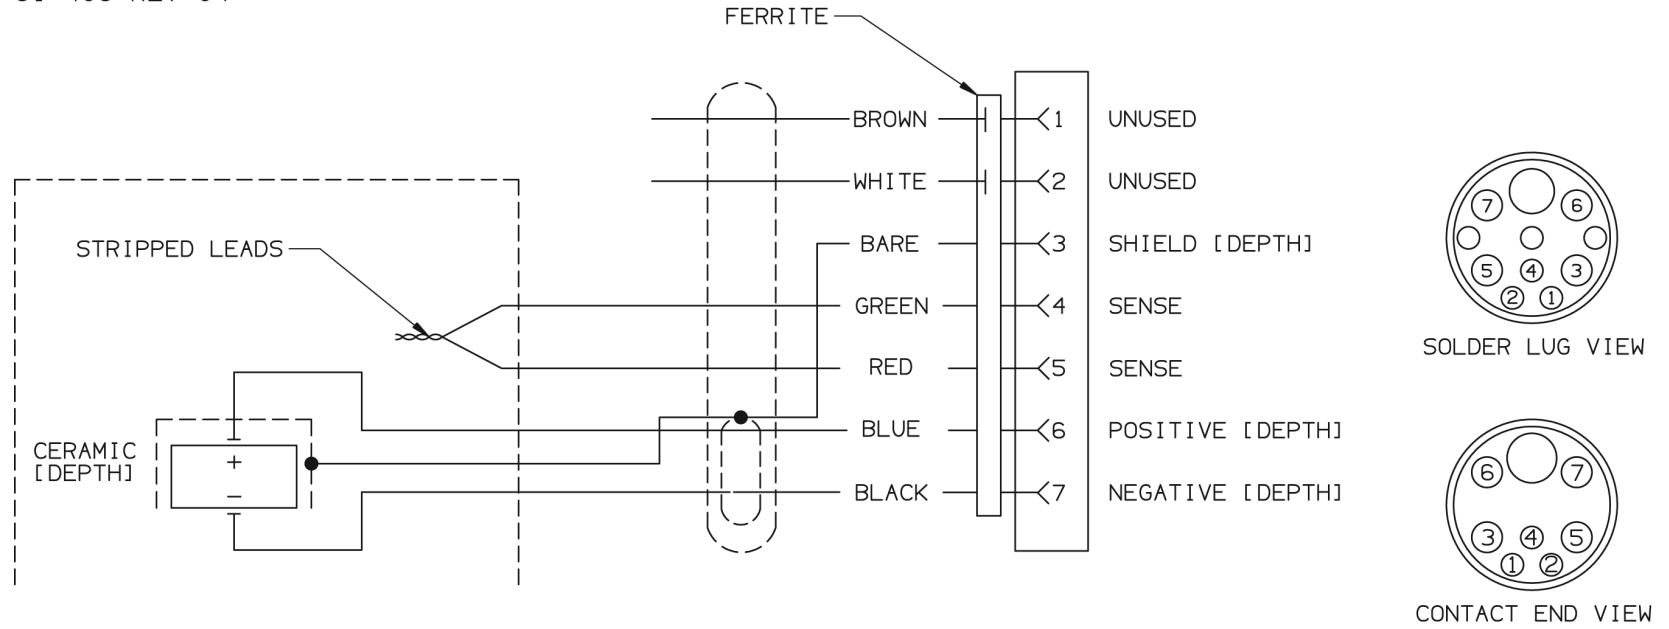

91-409 REV 04

NOTE: BROWN AND WHITE WIRES ARE NOT USED AND ARE CUT OFF AT BOTH ENDS.