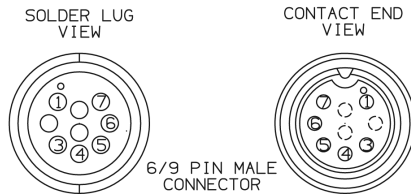

91-632 REV 01

NOTE: BARE WIRE IN SPEED/TEMP CABLE IS NOT SOLDERED TO CONNECTOR PIN.