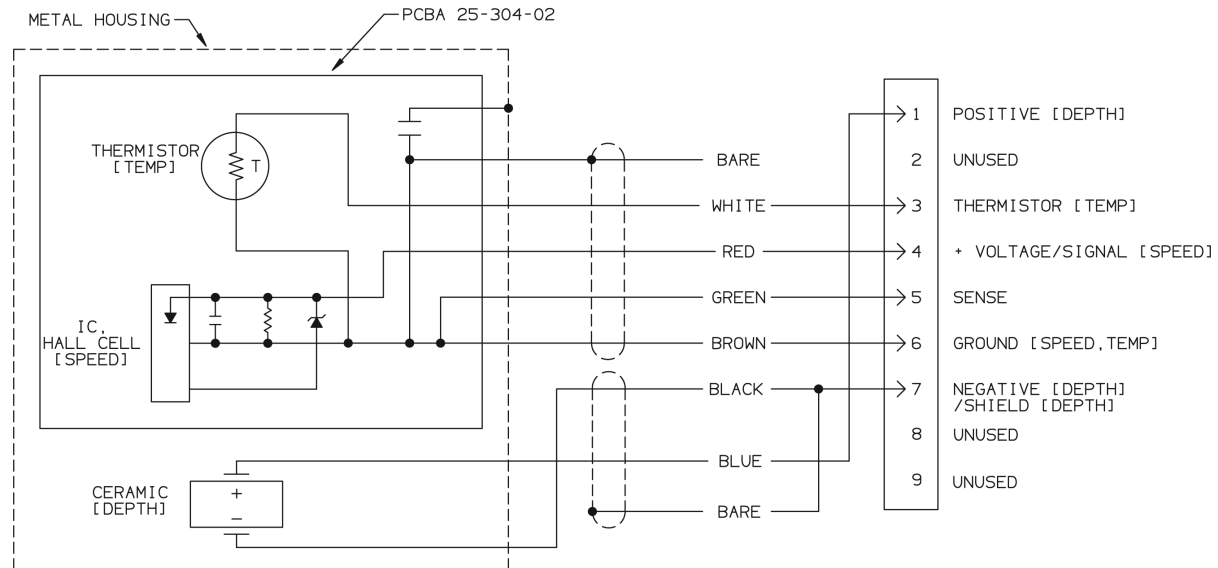

91-632 REV 01

NOTE: BARE WIRE IN SPEED/TEMP CABLE IS NOT SOLDERED TO CONNECTOR PIN.